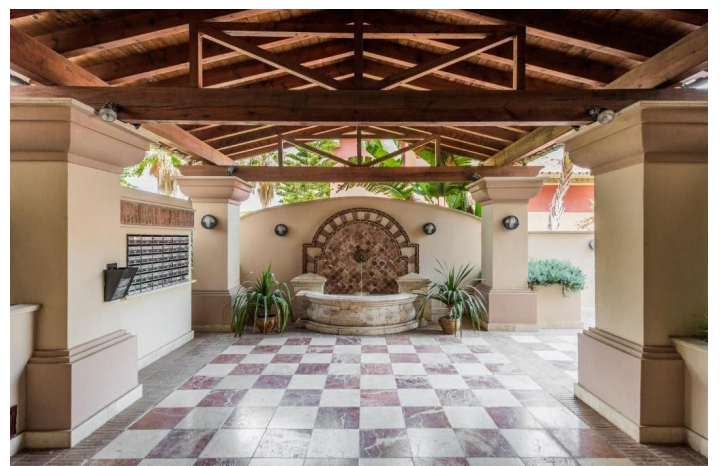

Apartamento Planta Baja en venta en Cortijo Blanco, Marbella

589.000 €

Referencia: R4871161   Dormitorios: 2   Baños: 2   Construido: 111m²   Terraza: 16m²