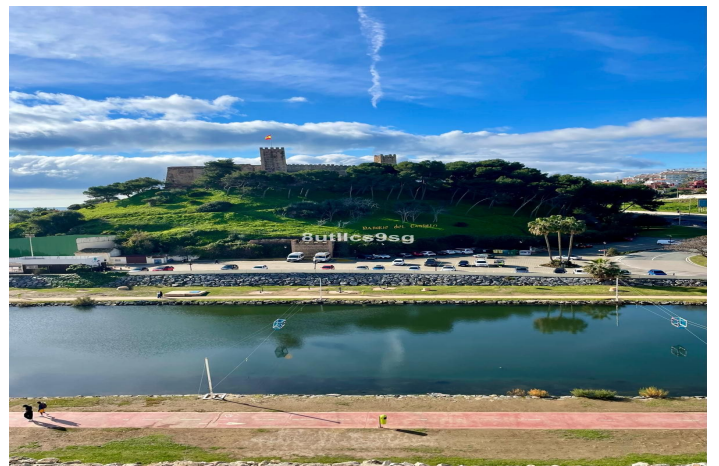

Penthouse te koop in Fuengirola, Fuengirola

1.275.000 €

Referentie: R4927012 Slaapkamers: 4 Badkamers: 3 Perceelgrootte: 369m² Terras: 112m²

Costa del Sol, Fuengirola

Located in Fuengirola, Málaga, this exclusive duplex penthouse offers a perfect combination of comfort and privileged location. Just steps away from the beach and with close access to shops and amenities, this property stands out for its stunning panoramic views and spacious design, ideal for those looking for a home in one of the most sought-after areas of the Costa del Sol.

Situated in an urbanization with communal pool and gardens, this penthouse is strategically located. Its proximity to amenities and its location in a coastal area make this property an unbeatable option for those looking for an exclusive lifestyle on the Costa del Sol.