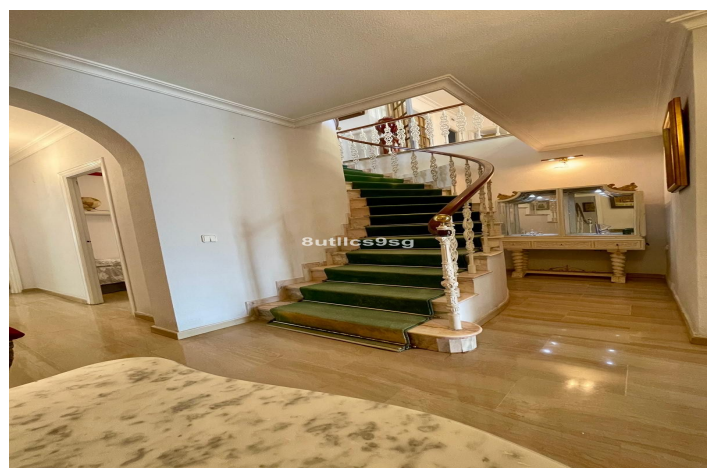

Penthouse te koop in Fuengirola, Fuengirola

1.275.000 €

Referentie: R4927012 Slaapkamers: 4 Badkamers: 3 Perceelgrootte: 369m² Terras: 112m²