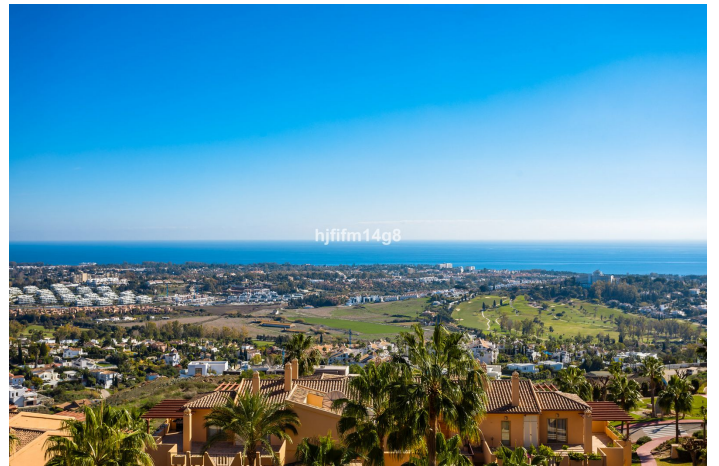

Ático en venta en Benahavís, Benahavís

795.000 €

Referencia: R5009902 Dormitorios: 3 Baños: 2 Construido: 119m² Terraza: 48m²

Costa del Sol, Benahavís

This luxurious single-level penthouse offers stunning panoramic views of the sea and mountains. The property features an entrance hall leading to a spacious living and dining area, which opens onto two terraces: one facing southeast with views of La Concha mountain, the Atalaya Golf Course, and the Mediterranean Sea; the other facing south/southwest, showcasing sweeping vistas of the sea, Gibraltar, and the North African coastline.

Set in a tranquil location, the property is just a 15-minute drive from Puerto Banús and the beach.

One parking space included in the price.

Características:

Características

Terraza Cubierta
Ascensor
Terraza Privada
TV Satélite
Trastero - Almacén
Suelos de Mármol
Doble acristalamiento
Armarios Empotrados
Lavadero
Barbacoa