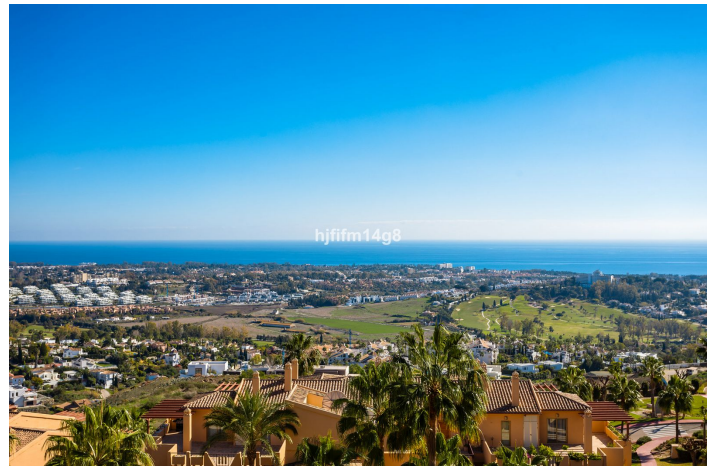

Penthouse te koop in Benahavís, Benahavís

795.000 €

Referentie: R5009902 Slaapkamers: 3 Badkamers: 2 Perceelgrootte: 119m² Terras: 48m²

Costa del Sol, Benahavís

This luxurious single-level penthouse offers stunning panoramic views of the sea and mountains. The property features an entrance hall leading to a spacious living and dining area, which opens onto two terraces: one facing southeast with views of La Concha mountain, the Atalaya Golf Course, and the Mediterranean Sea; the other facing south/southwest, showcasing sweeping vistas of the sea, Gibraltar, and the North African coastline.

Set in a tranquil location, the property is just a 15-minute drive from Puerto Banús and the beach.

One parking space included in the price.

Kenmerken:

Extra's

Overdekt terras
Tillen
Privé Terras
Satelliet TV
Berging
Marmeren vloeren
Dubbele beglazing
Inbouwkasten
Bijkeuken
Barbecue

Uitzicht

Zeezicht
Mountain Bekeken
Weids
Garden Views
Pool Bekeken
Golf Bekeken

Keuken

Gedeeltelijk ingerichte keuken
Kitchen-Lounge

Parkeergelegenheid

private Parking

Zonorientatie

Zuidoost Zonoriëntatie