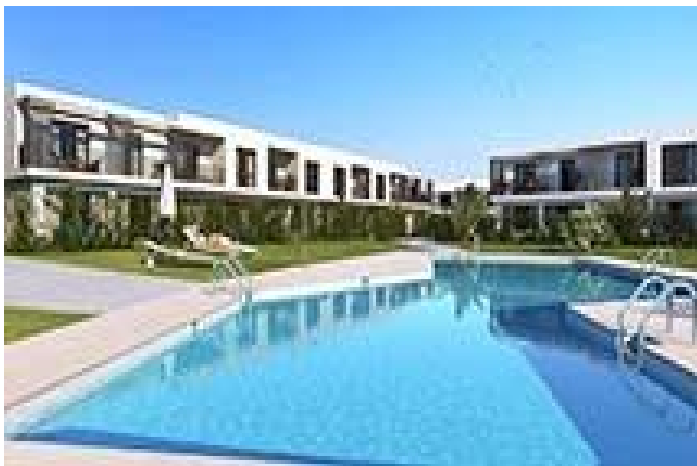

Detached Villa for sale in Sotogrande, Sotogrande

583,000 €

Reference: N7631 Bedrooms: 4 Bathrooms: 2 Plot Size: 153m² Build Size: 206m² Terrace: 37m²

Costa de la Luz, Sotogrande

EXCLUSIVE TOWNHOUSES ON THE COSTA DE SOL IN THE AREA OF SOTOGRANDE

Development of 32 townhouses with 4 bedrooms, front line golf. Generous outdoor space with terrace and private garden. Solarium in some homes, and 2 parking spaces. On the first floor there are 4 bedrooms and direct access to a terrace with impressive views. Gated complex with security, communal swimming pool, magnificent gardens, and parking area for buggies. Quiet and relaxed atmosphere, perfect for golf lovers looking to escape from the urban hustle and bustle without renouncing to the proximity of the necessary services and amenities.

Located within the San Roque Golf Club, which has two golf courses. In the same urbanization there is a school, hotels and several restaurants. Excellent communications by motorway, with Gibraltar airport only 9 km away, and Malaga airport 115 km away.

San Roque is a typical Andalusian village with whitewashed houses and latticed balconies situated on a natural vantage point, with splendid beaches and cliffs. The exclusive urbanisation of Sotogrande, the refuge of the elite on the coast of Cádiz, stands out. Polo, sailing, golf, beach clubs, gastronomy, ... A unique place, in an incomparable setting, where luxury and exclusivity combine with discretion and elegance. With more than 320 days of sunshine a year, and an average annual temperature of 20°C, you will enjoy the outdoor life and the magnificent climate of the Costa del Sol.