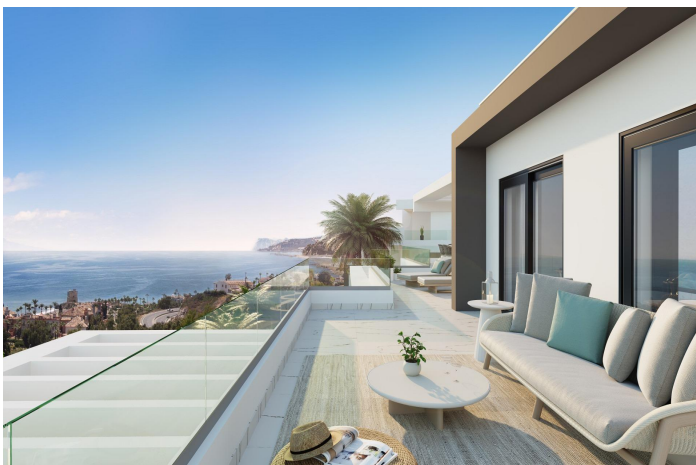

Penthouse for sale in Casares, Casares

649.000 €

Referenz: SP0496 Schlafzimmer: 2 Badezimmer: 2 Garten: 91m² Terrasse: 95m²