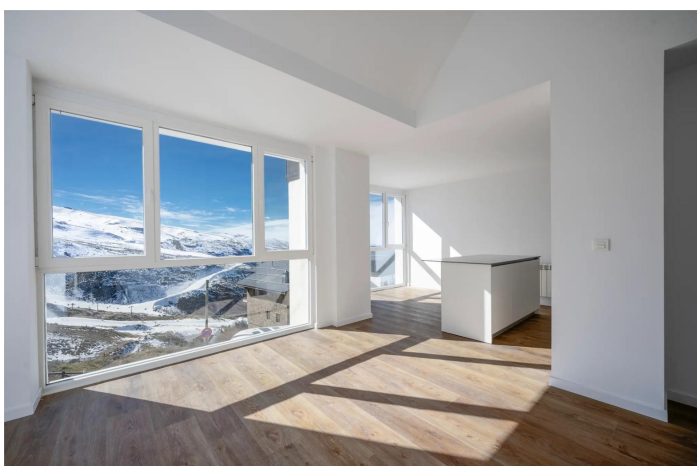

Apartment for sale in Monachil, Granada

177,000 €

Reference: N7972 Bedrooms: 1 Bathrooms: 1 Build Size: 49m²