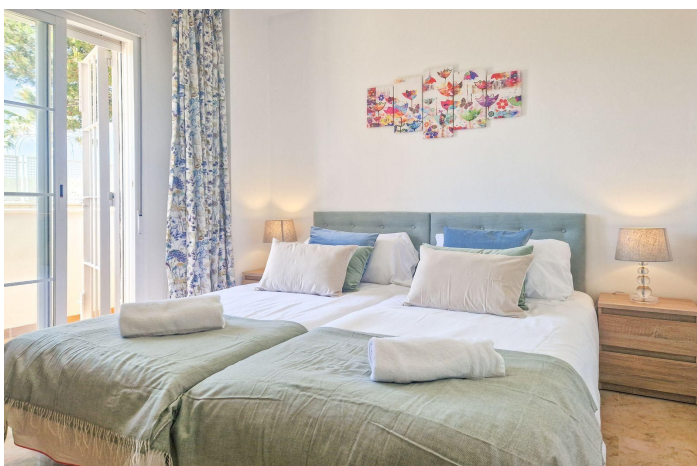

Begane grond appartement te koop in La Duquesa, Manilva

225.000 €

Referentie: R4856815 Slaapkamers: 3 Badkamers: 2 Perceelgrootte: 87m² Terras: 5m²