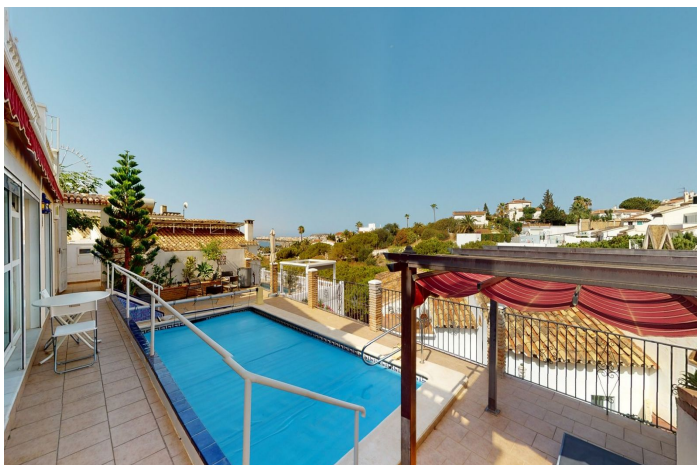

Villa - Chalet en venta en Caleta de Vélez, Velez-Málaga

495.000 €

Referencia: R4415557 Dormitorios: 3 Baños: 2 Terreno: 383m² Construido: 222m²

Costa del Sol East, Caleta de Vélez

We are pleased to present this fantastic villa in one of the most popular coastal towns on the Costa del Sol, Caleta de Vélez. Just minutes from the beach, restaurants, bars and shops, this property offers an unbeatable location. The two-storey villa is divided into two apartments, both with private entrances. External stairs lead from one level to the other. It is perfect for renting out. The flat on the upper level offers a large, L-shaped terrace with a fantastic view of the sea and the mountains. You first enter the spacious kitchen, which in turn is connected to the dining area and the light-flooded living room. There are also two bedrooms and a bathroom with shower. The pool is located on the lower level of the villa. There you can enjoy cooling off on the hot summer days. In front of the second apartments there is a narrow terrace where you can have your morning cup of coffee. Through the large glass front, you can enjoy the fantastic view throughout the whole living space. It is divided into a kitchen, a bathroom, and an open living area with a double bed. There is also a small room that is currently used as a bedroom. We are pleased to be able to present this dream property to you soon, either personally or via virtual viewing. Because this world, it is unique - just like our Axarquía. In Andalusia. On the Costa del Sol. Here, on the sunny side of life...

Orientación Suroeste

Posición

Lado de la Playa
Cerca de Golf
Cerca de Puerto
Cerca del Mar
Cerca de Tiendas
Cerca de Colegios
Puerto
Marina
Cerca de Marina

Jardín

Jardín Privado

Climatización

Aire Acondicionado