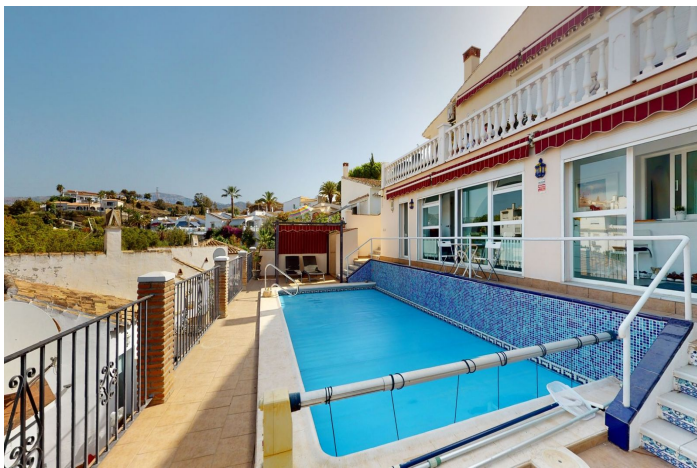

Villa - Chalet en venta en Caleta de Vélez, Velez-Málaga

495.000 €

Referencia: R4415557 Dormitorios: 3 Baños: 2 Terreno: 383m² Construido: 222m²

Costa del Sol East, Caleta de Vélez

We are pleased to present this fantastic villa in one of the most popular coastal towns on the Costa del Sol, Caleta de Vélez. Just minutes from the beach, restaurants, bars and shops, this property offers an unbeatable location. The two-storey villa is divided into two apartments, both with private entrances. External stairs lead from one level to the other. It is perfect for renting out. The flat on the upper level offers a large, L-shaped terrace with a fantastic view of the sea and the mountains. You first enter the spacious kitchen, which in turn is connected to the dining area and the light-flooded living room. There are also two bedrooms and a bathroom with shower. The pool is located on the lower level of the villa. There you can enjoy cooling off on the hot summer days. In front of the second apartments there is a narrow terrace where you can have your morning cup of coffee. Through the large glass front, you can enjoy the fantastic view throughout the whole living space. It is divided into a kitchen, a bathroom, and an open living area with a double bed. There is also a small room that is currently used as a bedroom. We are pleased to be able to present this dream property to you soon, either personally or via virtual viewing. Because this world, it is unique - just like our Axarquía. In Andalusia. On the Costa del Sol. Here, on the sunny side of life...

Orientación Suroeste

Posición

Lado de la Playa
Cerca de Golf
Cerca de Puerto
Cerca del Mar
Cerca de Tiendas
Cerca de Colegios
Puerto
Marina
Cerca de Marina

Jardín

Jardín Privado

Climatización

Aire Acondicionado