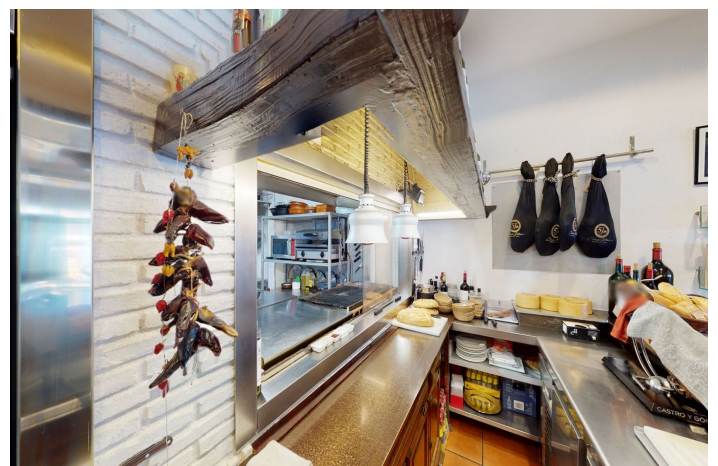

Semi-Detached House for sale in Caleta de Vélez, Vélez-Málaga

1,600,000 €

Reference: R4309714 Bedrooms: 13 Bathrooms: 12 Plot Size: 457m² Build Size: 457m²