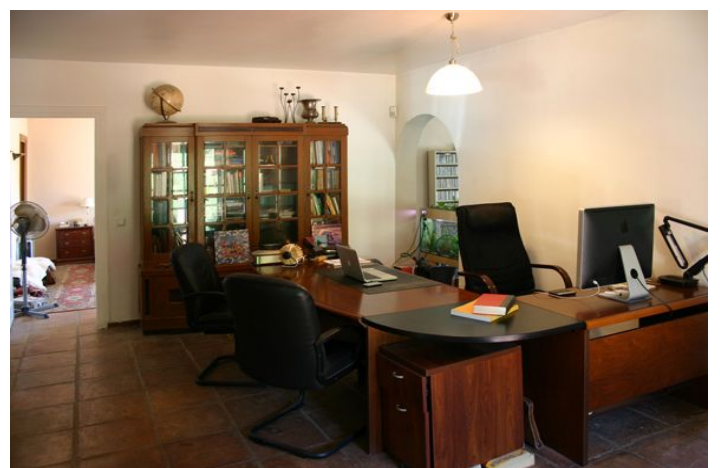

Villa - Chalet en venta en Benahavís, Benahavís

1.350.000 €

Referencia: R2635316 Dormitorios: 2 Baños: 3 Terreno: 5.842m² Construido: 184m²

Costa del Sol, Benahavís

This rustic-style country villa is located in the township of Benahavis. The one-of-a-kind property is as close to peace, quiet and nature as you can get. The plot size allows up to 1.166 m2 of residential construction, with plenty of room left for whatever your heart desires. With all day sun and valley views, this property has a year-round freshwater stream and borders on a green zone.